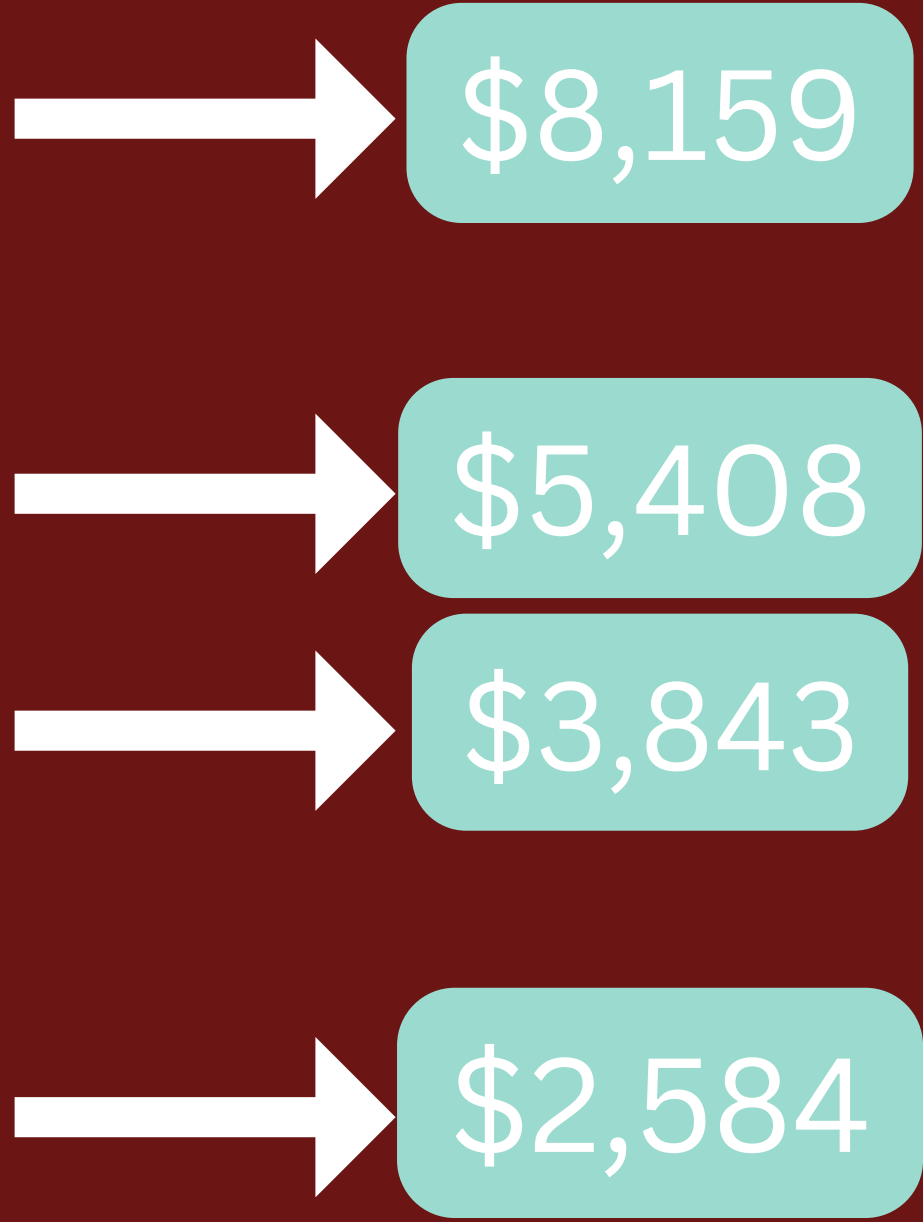

OUR WHY...

- “College is too expensive.”
- “How are we going to pay for books and school fees?”
- “I don’t make straight A’s, can I still go to college?”

Average Salary by Education Level

Northeastern University

EDUCATION PAYS

Median Earnings
AVERAGE \$42,056

Unemployment Rate
AVERAGE 2.75%

All salary data is sourced from the U.S. Bureau of Labor Statistics (BLS).

**You have
options!**

Option 1

ECCHS

Early College High School